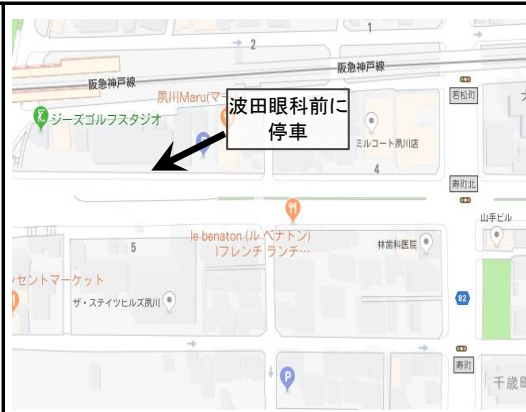

School Bus Route (East AM) 東ルート

2024 Jan ~ [Yellow Bus]

1. Hanshin Ashiya St. - 8:10 am
(阪神芦屋)

2. Shukugawa Kotobuki cho kita - 8:23 am
(夙川寿町北)

3. Maehama-cho - 8:38 am
(前浜町)

4. Niihama cho - 8:45 am
(新浜町)